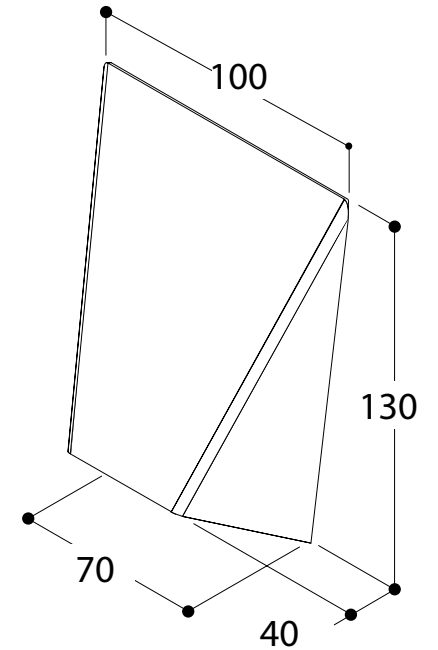

Product 251. Low Level Wall Lights

| | 3000K | 3000K HO | AMBER | RED |
|-------------|-------|----------|----------|-----|
| TEXT. WHITE | | | | |
| | 6250K | 6250K HO | ROYAL BL | UE |
| TEXT. WHITE | | | | |

FITS ON STANDARD ELECTRICAL ACCESSORY BOX WITH SCREWS