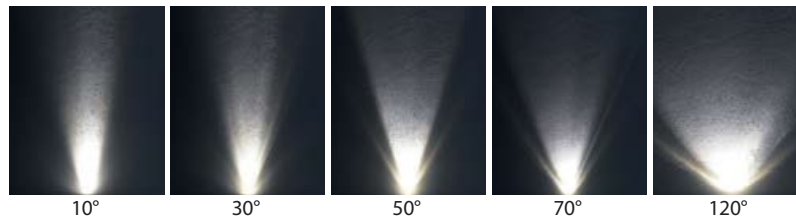

Product 243. RGB Uplighter

Recessed spotlight with adjustable optic and aluminium case. Brass, aluminium or steel flange. Assembled with outer casing.

3 LEDs 2W 630mA
RGB 6W POWER

Kg 0,95 Kg
Vol 2,7 dm³

○ COLOURS

● RGB

▲ OPTICS

- 10°
- 30°
- 50°
- 70°
- 120°

Kg 1,1 Kg
Vol 2,7 dm³