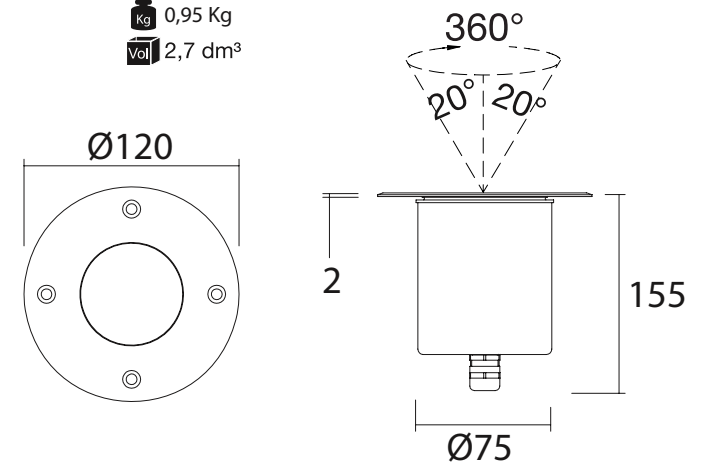

Product 243. RGB Uplighter

Recessed spotlight with adjustable optic and aluminium case. Brass, aluminium or steel flange. Assembled with outer casing.

3 LEDs 2W 630mA
RGB 6W POWER

Kg 0,95 Kg
Vol 2,7 dm³

○ COLOURS

● RGB

▲ OPTICS

- 10°
- 30°
- 50°
- 70°
- 120°

Kg 1,1 Kg
Vol 2,7 dm³