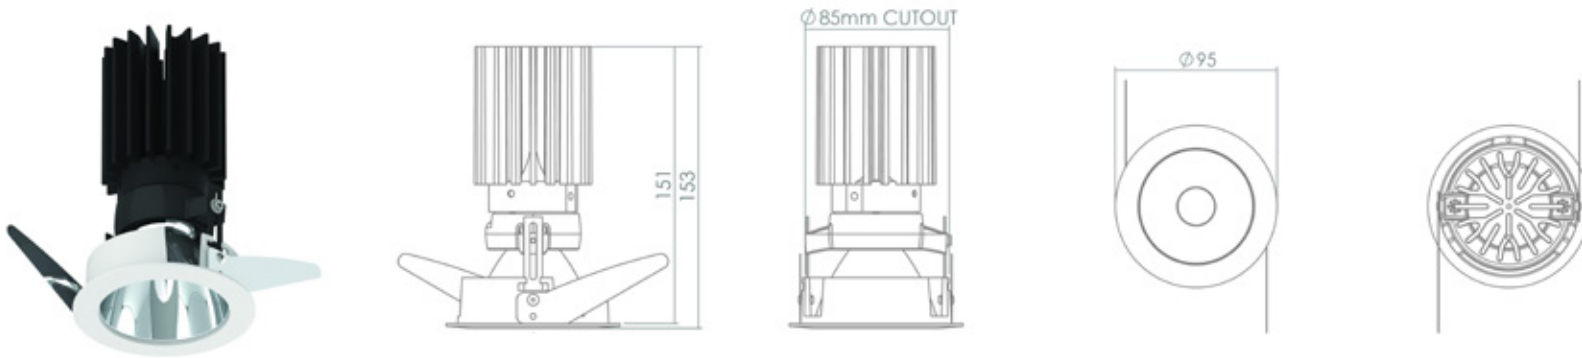

Product 237. White Colour Tuneable LED

PhotonStar Technology Ltd, chromawhite, tuning range led, led lighting, circadian rhythm ChromaWhite provides the illumination quality of the sun (and incandescent lighting) with the energy efficiency (and lifetime) of white LEDs. ChromaWhite is dynamic, colour tuneable and controllable to simulate the qualities of daylight and conventional light sources. It represents a revolution from the on/off fixed colour lamps of today. ChromaWhite is the ultimate evolution towards truly intelligent and dynamic lighting, able to create better, more natural and healthy living or working environments.

	R1	R2	R3	R4	R5	R6	R7	R8	R9	R10	R11	R12	R13	R14	R15	Ra*
2700K	99	99	97	96	97	97	95	94	89	97	97	81	99	97	96	97
3000K	96	98	97	94	96	96	95	95	97	98	94	78	97	97	96	96
4000K	96	97	98	92	95	96	91	92	92	95	94	71	95	98	93	95
6500K	97	98	97	87	92	97	89	89	85	96	93	64	97	99	90	93