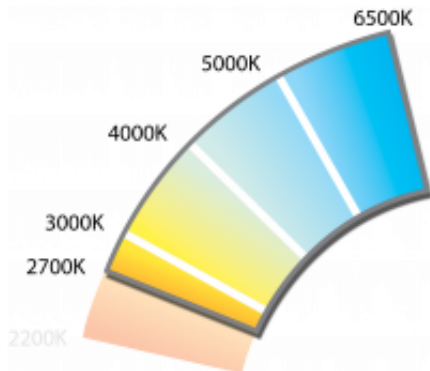

Product 237. White Colour Tuneable LED

PhotonStar Technology Ltd, chromawhite, tuning range led, led lighting, circadian rhythm ChromaWhite provides the illumination quality of the sun (and incandescent lighting) with the energy efficiency (and lifetime) of white LEDs. ChromaWhite is dynamic, colour tuneable and controllable to simulate the qualities of daylight and conventional light sources. It represents a revolution from the on/off fixed colour lamps of today. ChromaWhite is the ultimate evolution towards truly intelligent and dynamic lighting, able to create better, more natural and healthy living or working environments.

	R1	R2	R3	R4	R5	R6	R7	R8	R9	R10	R11	R12	R13	R14	R15	Ra*
2700K	99	99	97	96	97	97	95	94	89	97	97	81	99	97	96	97
3000K	96	98	97	94	96	96	95	95	97	98	94	78	97	97	96	96
4000K	96	97	98	92	95	96	91	92	92	95	94	71	95	98	93	95
6500K	97	98	97	87	92	97	89	89	85	96	93	64	97	99	90	93