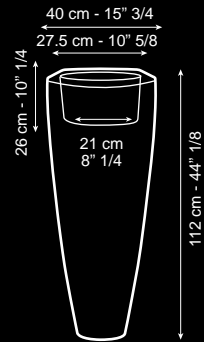

VG INSIDE OUT COLLECTION

TROTTY