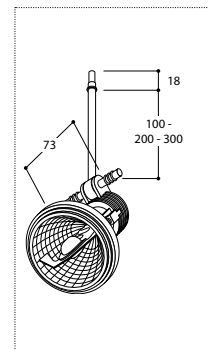

MEC 111 JACK