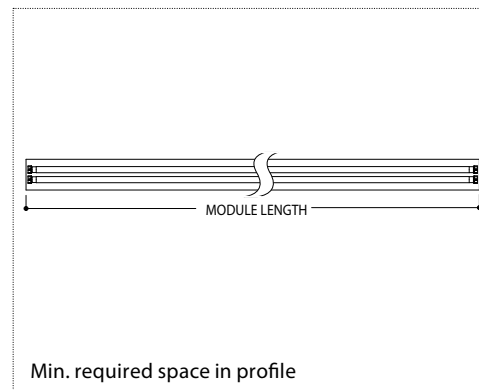

## SHUTTLE JACK

SEAMLESS T5 MODULES DOWN\*

T5S LAMPS	DIFFUSER	NOT DIMMABLE	DIMMABLE 1 - 10V	TOUCH/ DALI DIMMABLE	MODULE LENGTH
2 x 14 - 24W	FROSTED POLYCARBONATE	982160			585 mm
	PRISMATIC POLYCARBONATE	982170			
2 x 21 - 39W	FROSTED POLYCARBONATE	982360	982367	982369	885 mm
	PRISMATIC POLYCARBONATE	982370	982377	982379	
2 x 28 - 54W	FROSTED POLYCARBONATE	982560	982567	982569	1185 mm
	PRISMATIC POLYCARBONATE	982570	982577	982579	
G5	*gear inclusive				