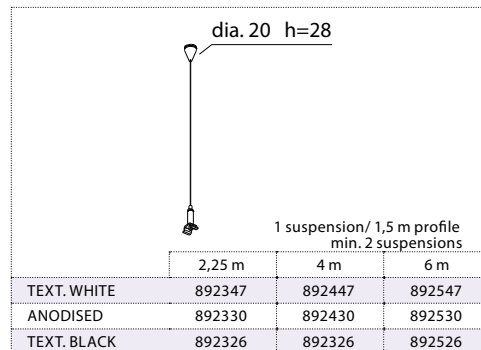

## SECTION VIEW

35

20

SECTION VIEW S

SECTION VIEW H

SUSPENSION SINGLE

WALL BEAM