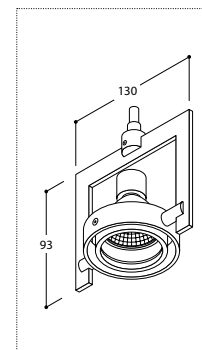

JIBE 50 JACK