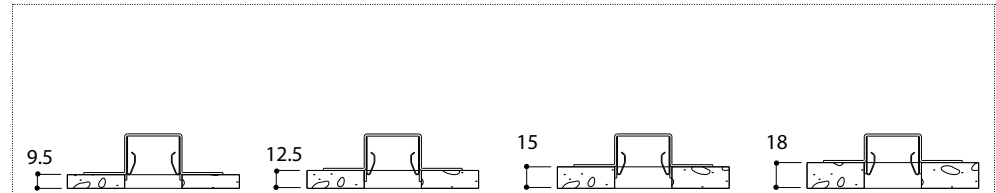

ENDCAP FOR PLASTER PROFILE

0,6

ALU	952035
PROFILE FOR RECESSED INSTALLATION OF 1U	

ALU	952235
-----	--------

STRAIGHT CONNECTION

STRAIGHT CONNECTION	952060
---------------------	--------

CORNER

CORNER 90°	952070
CORNER 135°	952080
CORNER ON REQUEST	952090

MOUNTING BRACKETS FOR RECESSED INSTALLATION

2 mounting brackets per m (type according to ceiling thickness)

9,5 mm	12,5 mm	15 mm	18 mm
952900	952901	952902	952903

MOUNTING SPRINGS FOR SURFACE INSTALLATION

2 mounting springs per m

SPRING	952905
--------	--------

CUT OUT DIMENSIONS

X = Length of profile (measured without endcaps)  
Installation height: 50 mm