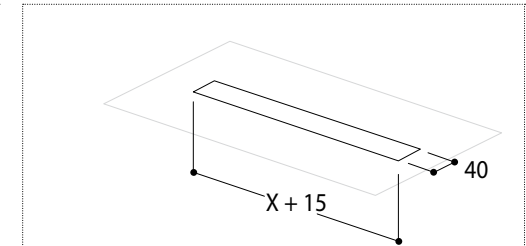

MOUNTING BRACKETS FOR RECESSED INSTALLATION

2 mounting brackets per m (type according to ceiling thickness)

9,5 mm	12,5 mm	15 mm	18 mm
952900	952901	952902	952903

MOUNTING SPRINGS FOR SURFACE INSTALLATION

2 mounting springs per m

SPRING	952905
--------	--------

CUT OUT DIMENSIONS

X = Length of profile (measured without endcaps)  
Installation height: 50 mm