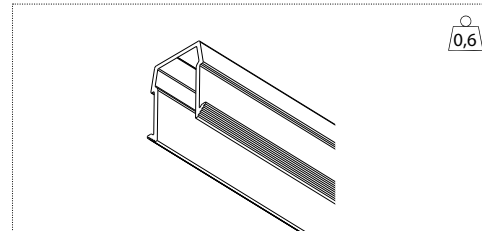

PLASTER PROFILE/ m

ENDCAP FOR PLASTER PROFILE

0,6

ALU	952035
PROFILE FOR RECESSED INSTALLATION OF 1U