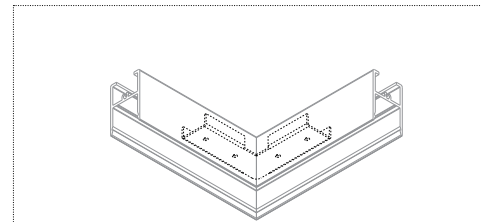

ENDCAP FOR PLASTER PROFILE

0,6

ALU	952035
PROFILE FOR RECESSED INSTALLATION OF 1U	

ALU	952235
-----	--------

STRAIGHT CONNECTION

STRAIGHT CONNECTION	952060
---------------------	--------

CORNER

CORNER 90°	952070
CORNER 135°	952080
CORNER ON REQUEST	952090

2 mounting springs per m

SPRING	952905
--------	--------

CUT OUT DIMENSIONS

X = Length of profile (measured without endcaps)  
Installation height: 50 mm