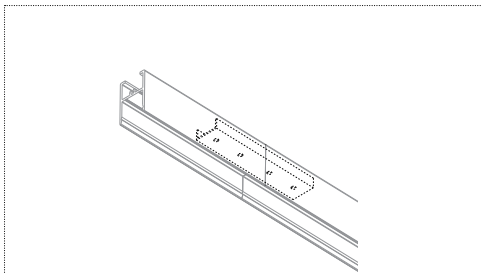

ENDCAP FOR PLASTER PROFILE

0,6

ALU	952035
PROFILE FOR RECESSED INSTALLATION OF 1U	

ALU	952235
-----	--------

STRAIGHT CONNECTION

STRAIGHT CONNECTION	952060
---------------------	--------

CORNER

CORNER 90°	952070
CORNER 135°	952080
CORNER ON REQUEST	952090

MOUNTING BRACKETS FOR RECESSED INSTALLATION

2 mounting brackets per m (type according to ceiling thickness)

9,5 mm	12,5 mm	15 mm	18 mm
952900	952901	952902	952903

MOUNTING SPRINGS FOR SURFACE INSTALLATION

2 mounting springs per m

SPRING	952905
--------	--------

CUT OUT DIMENSIONS

X = Length of profile (measured without endcaps)  
Installation height: 50 mm