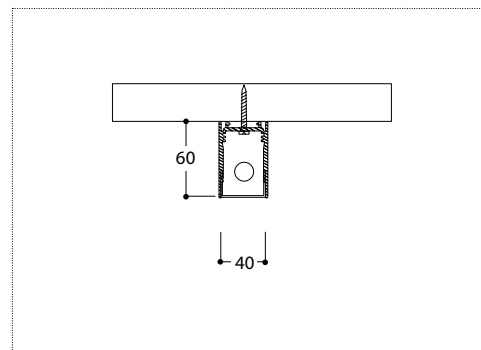

2 mounting springs per m

SPRING	952905
--------	--------

CUT OUT DIMENSIONS

X = Length of profile (measured without endcaps)  
Installation height: 50 mm

## SECTION VIEW

35

20

SECTION VIEW S

SECTION VIEW H

SUSPENSION SINGLE

WALL BEAM