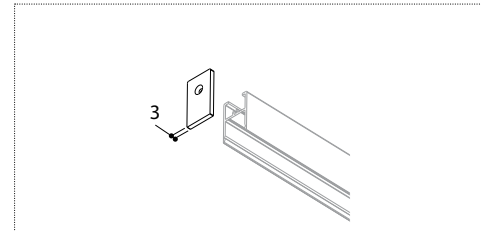

TEXT. WHITE	952247
ANODISED ALU	952212