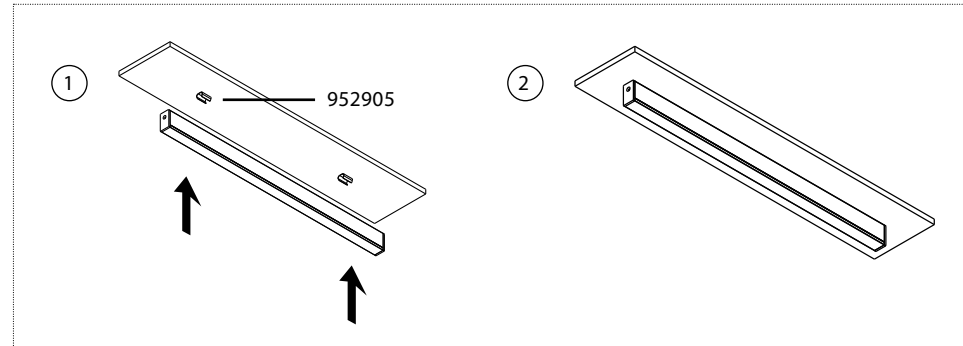

MOUNTING BRACKETS FOR RECESSED INSTALLATION

2 mounting brackets per m (type according to ceiling thickness)

9,5 mm	12,5 mm	15 mm	18 mm
952900	952901	952902	952903

MOUNTING SPRINGS FOR SURFACE INSTALLATION

2 mounting springs per m

SPRING	952905
--------	--------

CUT OUT DIMENSIONS

X = Length of profile (measured without endcaps)  
Installation height: 50 mm