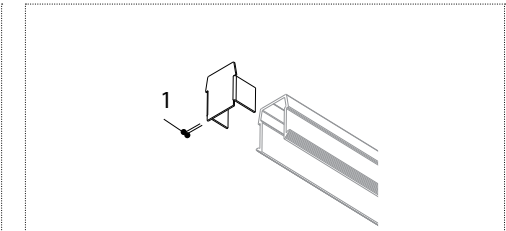

To find out full range please contact us.

PROFILE/ m

ENDCAP

0,5

TEXT. WHITE	952047
ANODISED ALU	952012

TEXT. WHITE	952247
ANODISED ALU	952212

PLASTER PROFILE/ m

ENDCAP FOR PLASTER PROFILE

0,6

ALU	952035
PROFILE FOR RECESSED INSTALLATION OF 1U	

ALU	952235

STRAIGHT CONNECTION

STRAIGHT CONNECTION	952060

CORNER

CORNER 90°	952070
CORNER 135°	952080
CORNER ON REQUEST	952090

MOUNTING BRACKETS FOR RECESSED INSTALLATION

2 mounting brackets per m (type according to ceiling thickness)

9,5 mm	12,5 mm	15 mm	18 mm
952900	952901	952902	952903

MOUNTING SPRINGS FOR SURFACE INSTALLATION

2 mounting springs per m

SPRING	952905

CUT OUT DIMENSIONS

X = Length of profile (measured without endcaps)
Installation height: 50 mm