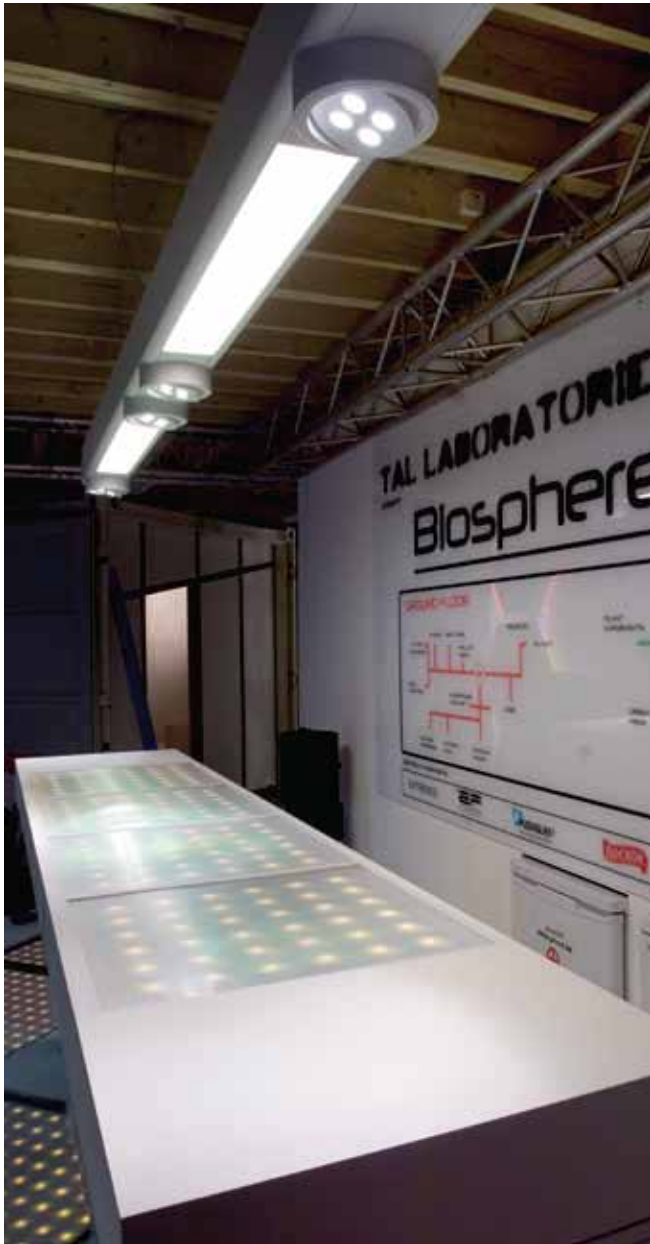

## SHUTTLE JACK

SEAMLESS T5 MODULES DOWN\*

T5S LAMPS	DIFFUSER	NOT DIMMABLE	DIMMABLE 1 - 10V	TOUCH/ DALI DIMMABLE	MODULE LENGTH
2 x 14 - 24W	FROSTED POLYCARBONATE	982160			585 mm
	PRISMATIC POLYCARBONATE	982170			
2 x 21 - 39W	FROSTED POLYCARBONATE	982360	982367	982369	885 mm
	PRISMATIC POLYCARBONATE	982370	982377	982379	
2 x 28 - 54W	FROSTED POLYCARBONATE	982560	982567	982569	1185 mm
	PRISMATIC POLYCARBONATE	982570	982577	982579	
G5	*gear inclusive				