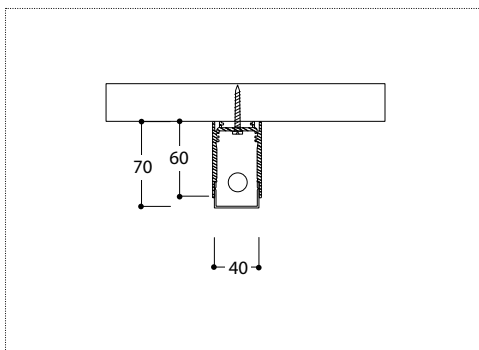

2 mounting springs per m

SPRING	952905
--------	--------

CUT OUT DIMENSIONS

X = Length of profile (measured without endcaps)  
Installation height: 50 mm

## SECTION VIEW

35

20

SECTION VIEW S

SECTION VIEW H

SUSPENSION SINGLE

WALL BEAM